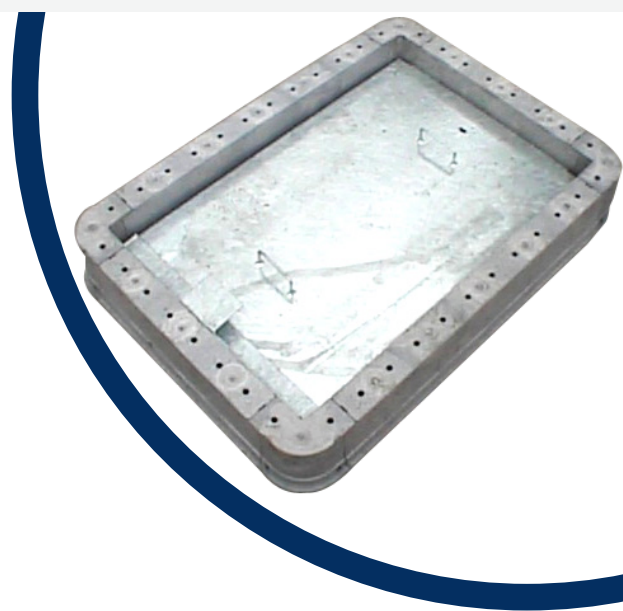

Access Covers & Frames

RADIUS
CTS

Security Cover

Description

Radius Security covers provide excellent protection for your network.

Security Covers are designed to prevent unauthorised access to the chamber. They are installed underneath the manhole cover and are lockable.

- Lockable with padlock
- Suitable for all types of Radius chambers
- Minimal obstruction to clear opening when the cover is removed
- Finish: Hot dipped galvanised to BS EN ISO 1461 as standard

FEATURES

- Lightweight - no lifting equipment
- User friendly simple construction
- Available in different sizes