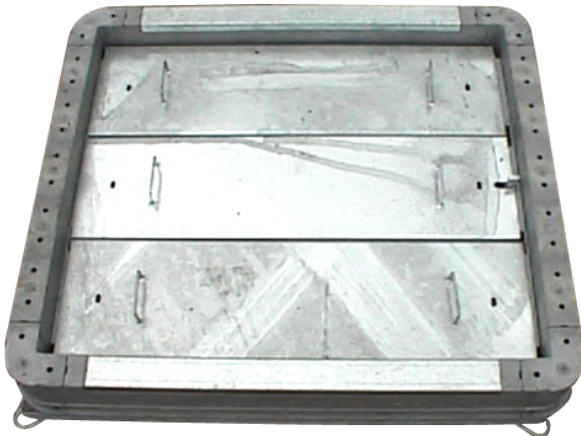

Access Covers & Frames

Security Cover

Design Features

Radius Security covers provide excellent protection for your network. Security Covers are designed to prevent unauthorised access to the chamber. They are installed underneath the manhole cover and are lockable.

- Lockable with padlock
- Suitable for all types of Radius chambers
- Minimal obstruction to clear opening when the cover is removed
- Finish: Hot dipped galvanised to BS EN ISO 1461 as standard

FEATURES

- Lightweight - no lifting equipment
- User friendly simple construction
- available in different sizes